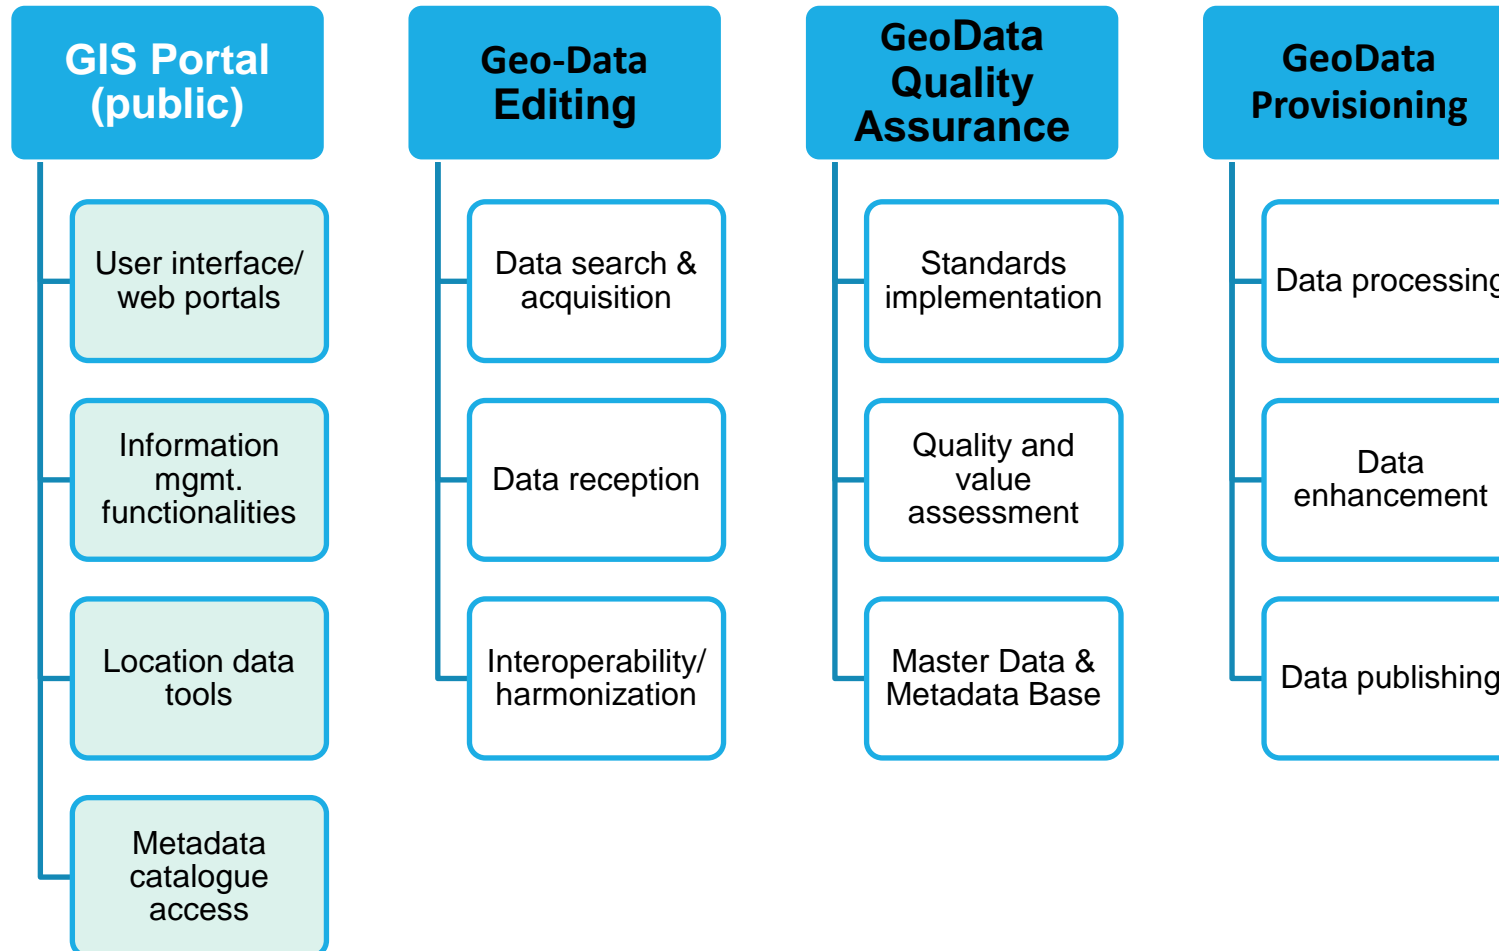

Approach and Services